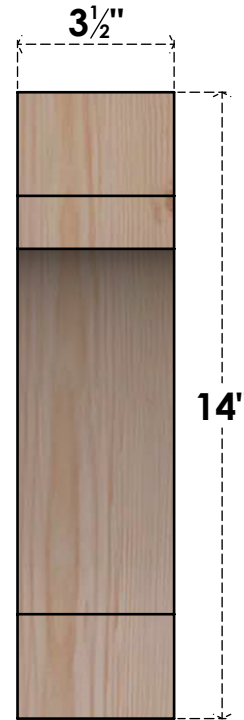

BRC04X10X14MRC00SDF

3 1/2"W X 10"D X 14"H MERCED SMOOTH BRACE, DOUGLAS FIR

SIDE

FRONT

EKENA MILLWORK
 2300 WEST MAIN ST.
 CLARKSVILLE, TX 75426
 TOLL FREE: 866-607-0453
 WWW.EKENAMILLWORK.COM

NOTES

1. INSTALLATION TO BE COMPLETED IN ACCORDANCE WITH MANUFACTURER'S SPECIFICATIONS.
2. DRAWING MAY NOT BE TO SCALE
3. THIS DRAWING IS INTENDED FOR DESIGN AND PLANNING PURPOSES ONLY.
4. ALL INFORMATION CONTAINED HEREIN WAS CURRENT AT THE TIME OF DEVELOPMENT BUT MUST BE REVIEWED AND APPROVED BY THE PRODUCT MANUFACTURER TO BE CONSIDERED ACCURATE.
5. PRODUCTS ARE NOT KILN DRIED. THIS ITEM IS UNIQUE AND WILL CONTAIN THE NATURAL VARIATIONS THAT THE WOOD SPECIES OFFERS. THIS MAY RESULT IN VARIATIONS UP TO 1/4"