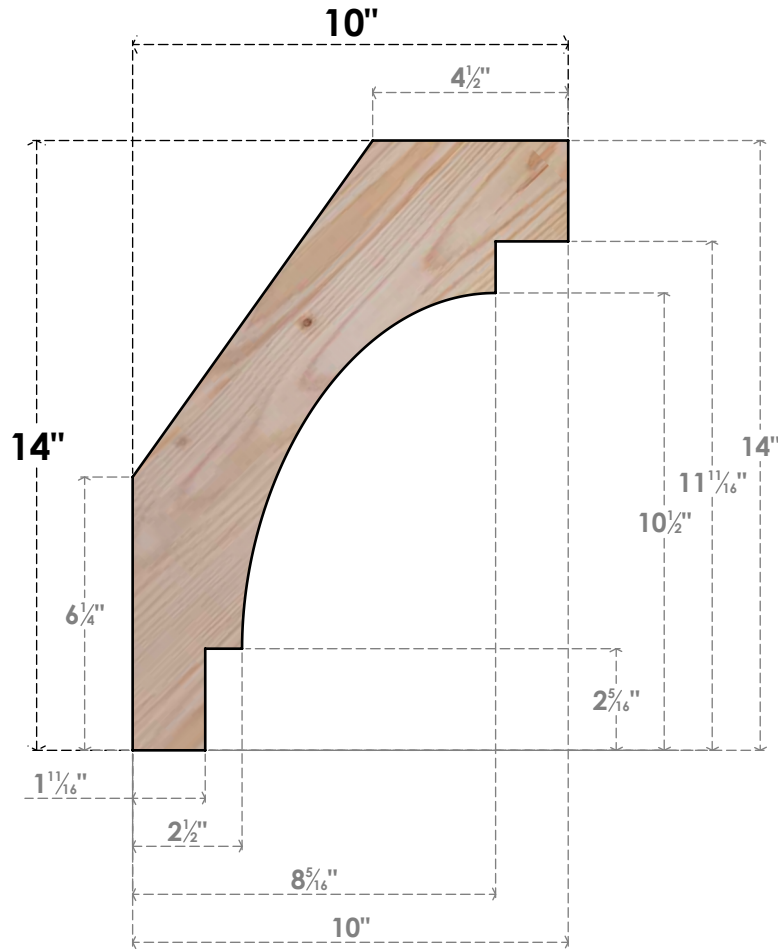

BRC04X10X14MRC00SDF

3 1/2"W X 10"D X 14"H MERCED SMOOTH BRACE, DOUGLAS FIR

SIDE

FRONT

EKENA MILLWORK
 2300 WEST MAIN ST.
 CLARKSVILLE, TX 75426
 TOLL FREE: 866-607-0453
 WWW.EKENAMILLWORK.COM

NOTES

1. INSTALLATION TO BE COMPLETED IN ACCORDANCE WITH MANUFACTURER'S SPECIFICATIONS.
2. DRAWING MAY NOT BE TO SCALE
3. THIS DRAWING IS INTENDED FOR DESIGN AND PLANNING PURPOSES ONLY.
4. ALL INFORMATION CONTAINED HEREIN WAS CURRENT AT THE TIME OF DEVELOPMENT BUT MUST BE REVIEWED AND APPROVED BY THE PRODUCT MANUFACTURER TO BE CONSIDERED ACCURATE.
5. PRODUCTS ARE NOT KILN DRIED. THIS ITEM IS UNIQUE AND WILL CONTAIN THE NATURAL VARIATIONS THAT THE WOOD SPECIES OFFERS. THIS MAY RESULT IN VARIATIONS UP TO 1/4"